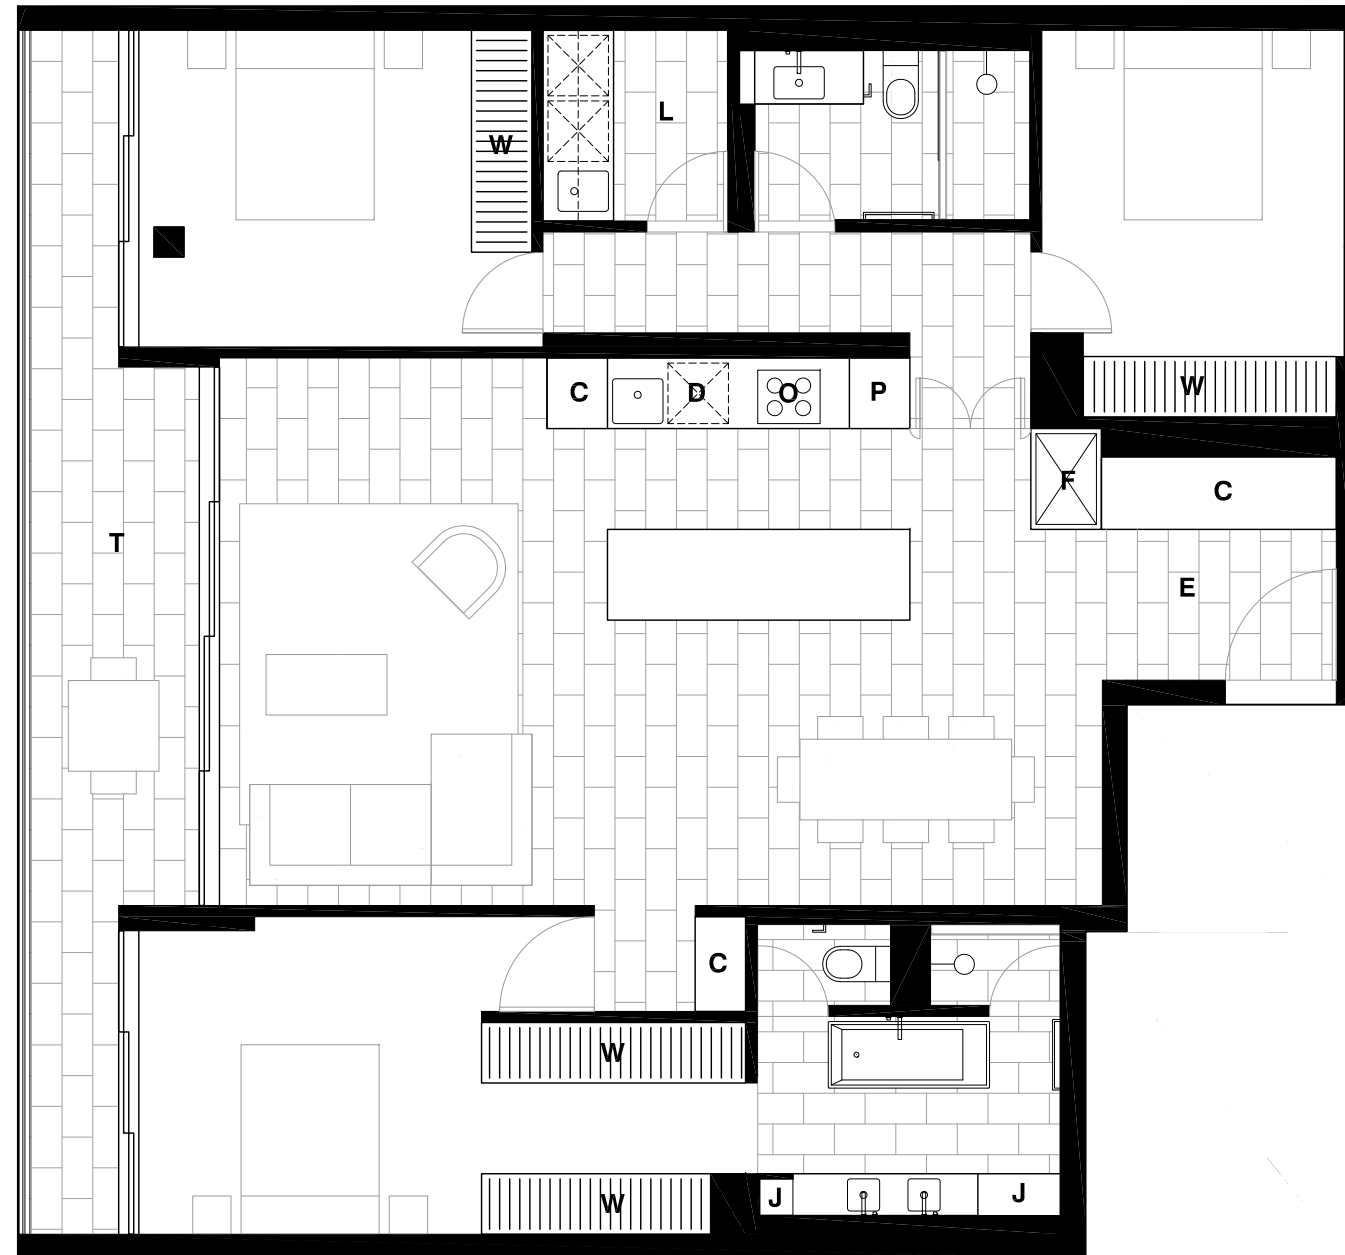

FIRST FLOOR

BEDROOM	3
BATHROOM	2
CAR SPACE	2
INTERNAL	133 M ²
EXTERNAL	17 M ²
TOTAL	150 M ²

- E ENTRY
- P PANTRY
- L LAUNDRY
- T TERRACE
- F FRIDGE/FREEZER
- O OVEN
- D DISHWASHER
- W WARDROBE
- C CUPBOARD
- J JOINERY