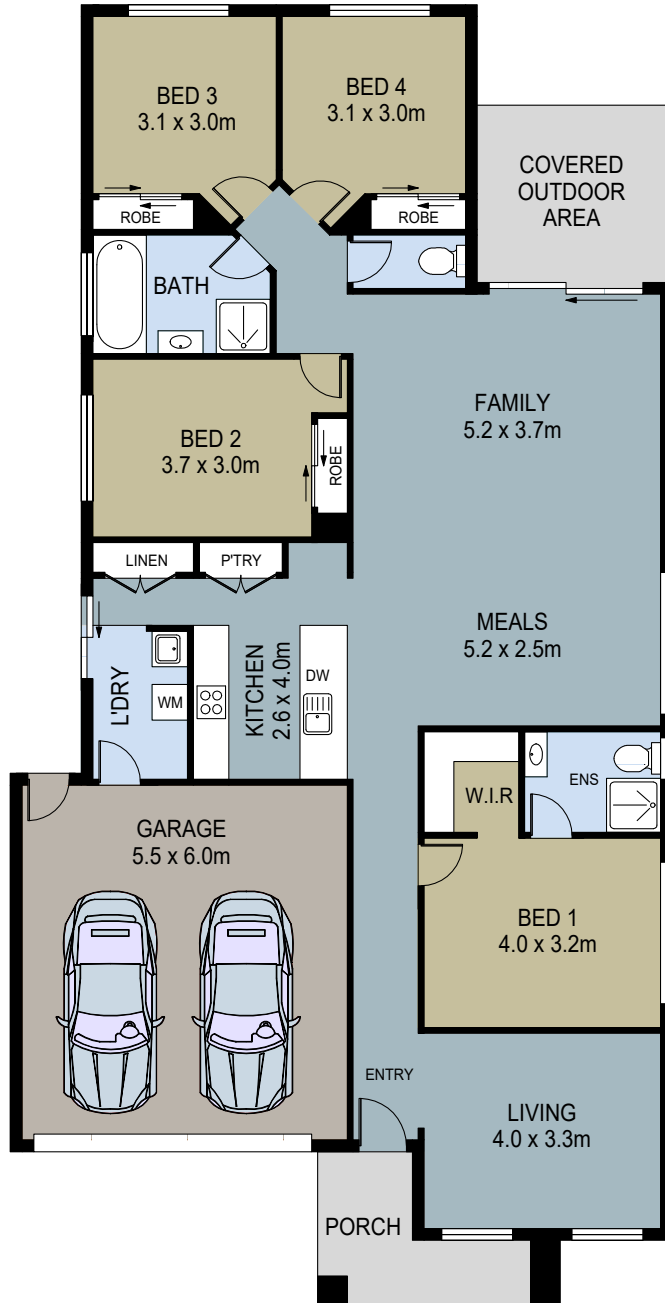

Land Size 400m²

276 Heather Grove, Clyde North

NORTH

4 x 2 x 2 x

SITE PLAN