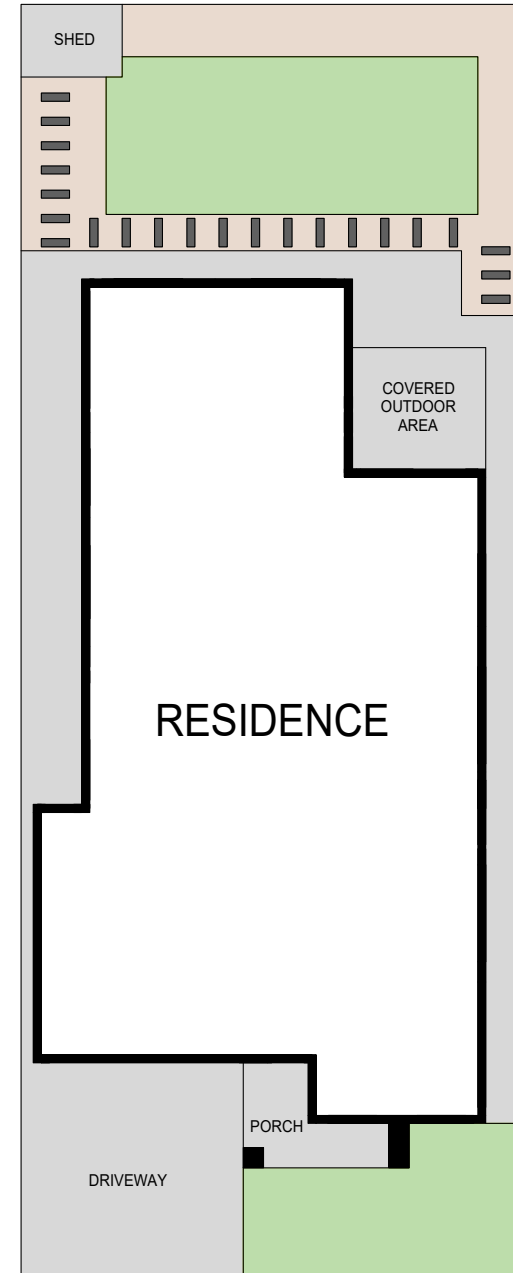

Land Size 400m²

276 Heather Grove, Clyde North

NORTH

4 x 2 x 2 x

SITE PLAN