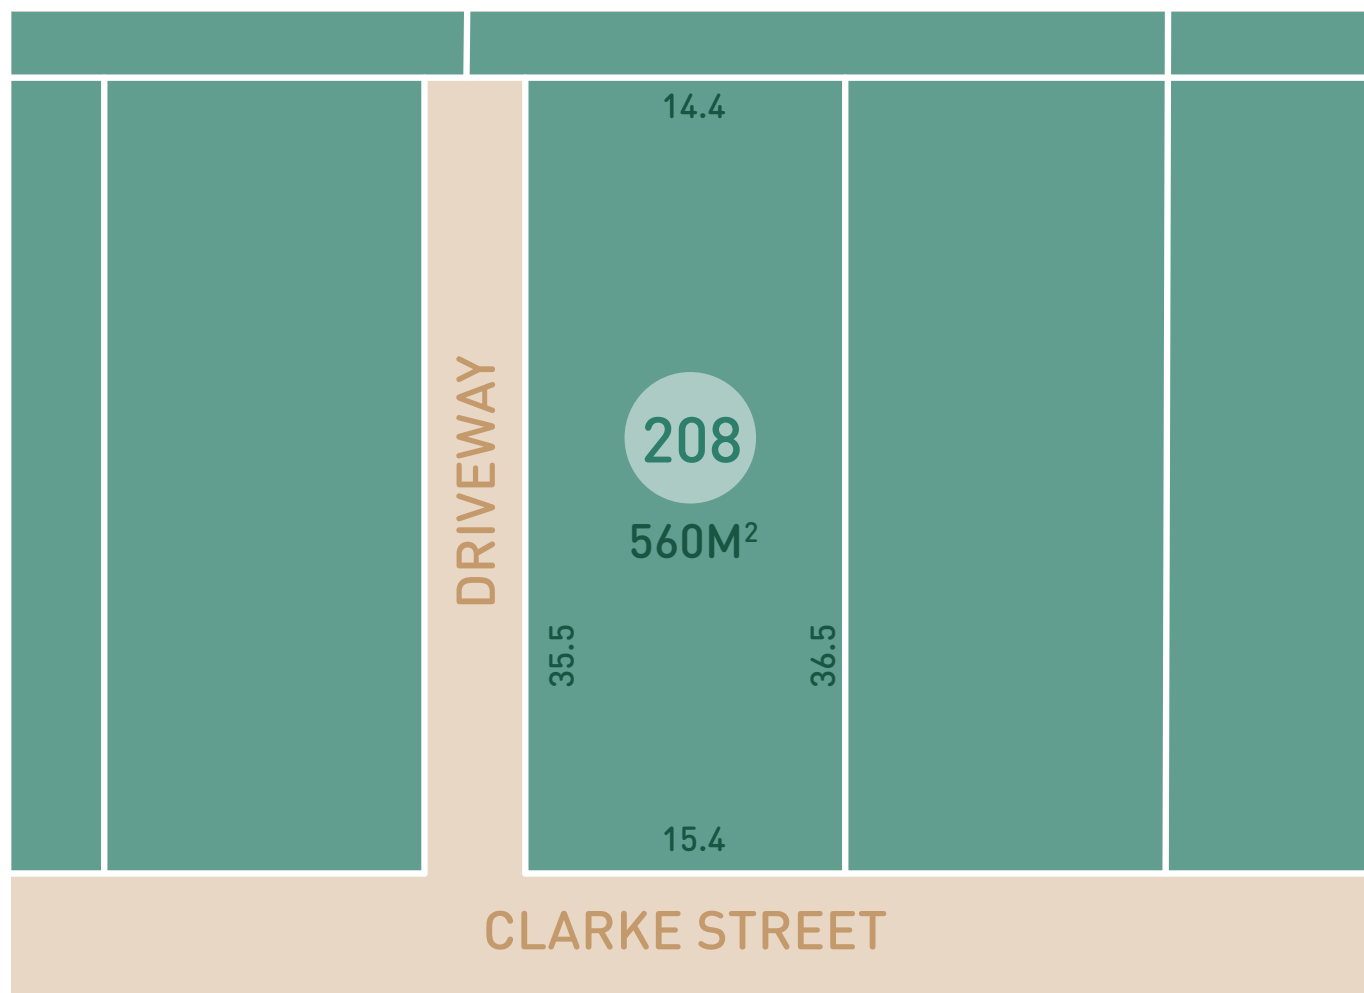

Rouse Hill - Estate 2

Garfield Road East, Rouse Hill 2155

Lot 208

1300 526 336
landen.com.au