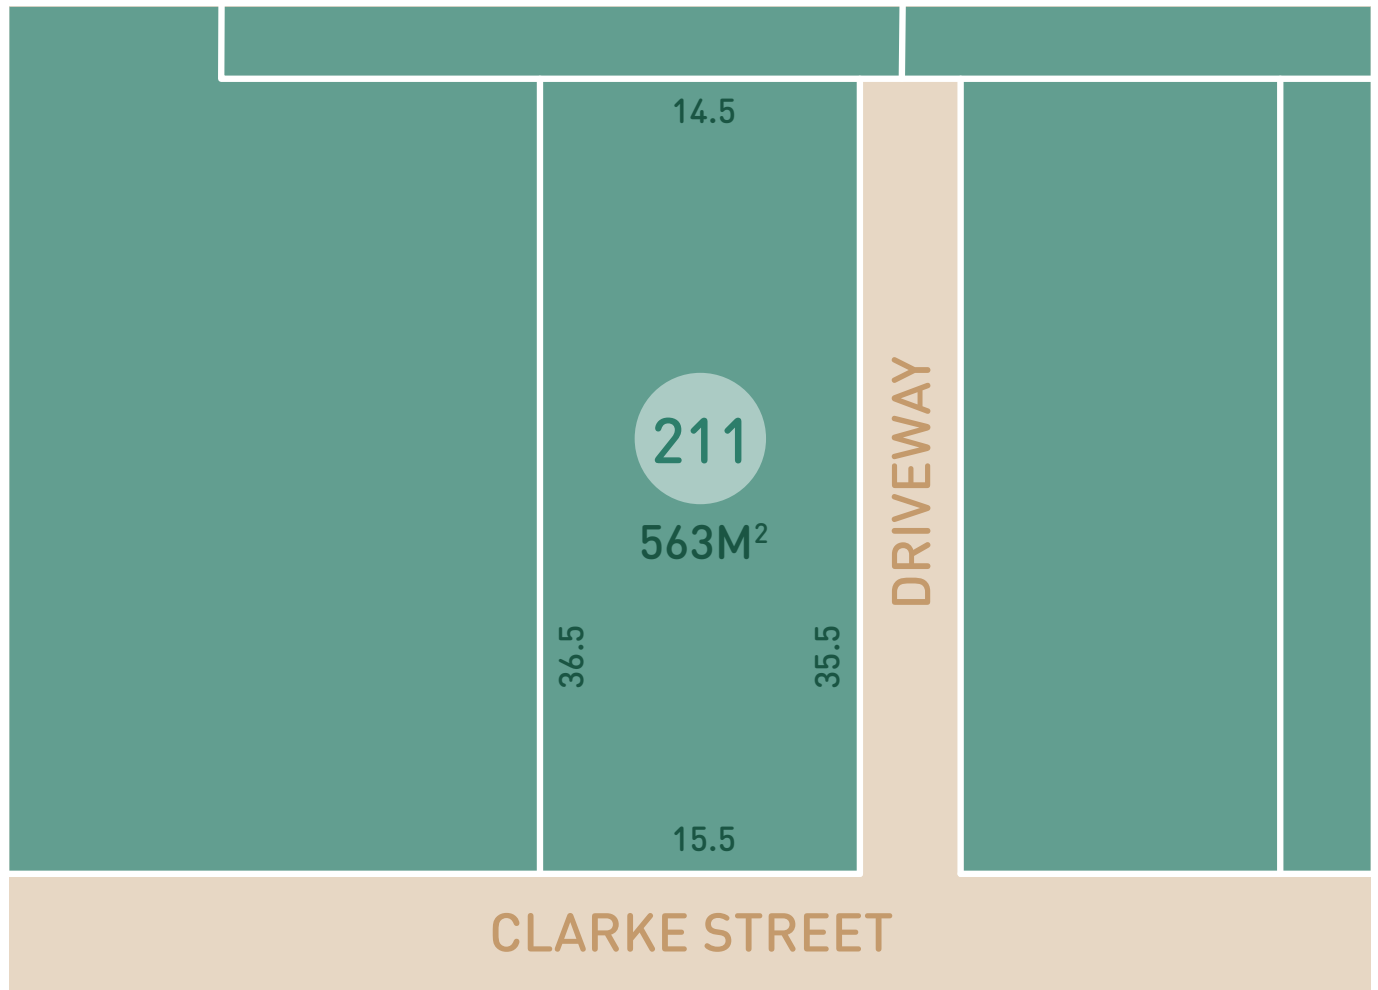

Rouse Hill - Estate 2

Garfield Road East, Rouse Hill 2155

Lot 211

1300 526 336
landen.com.au